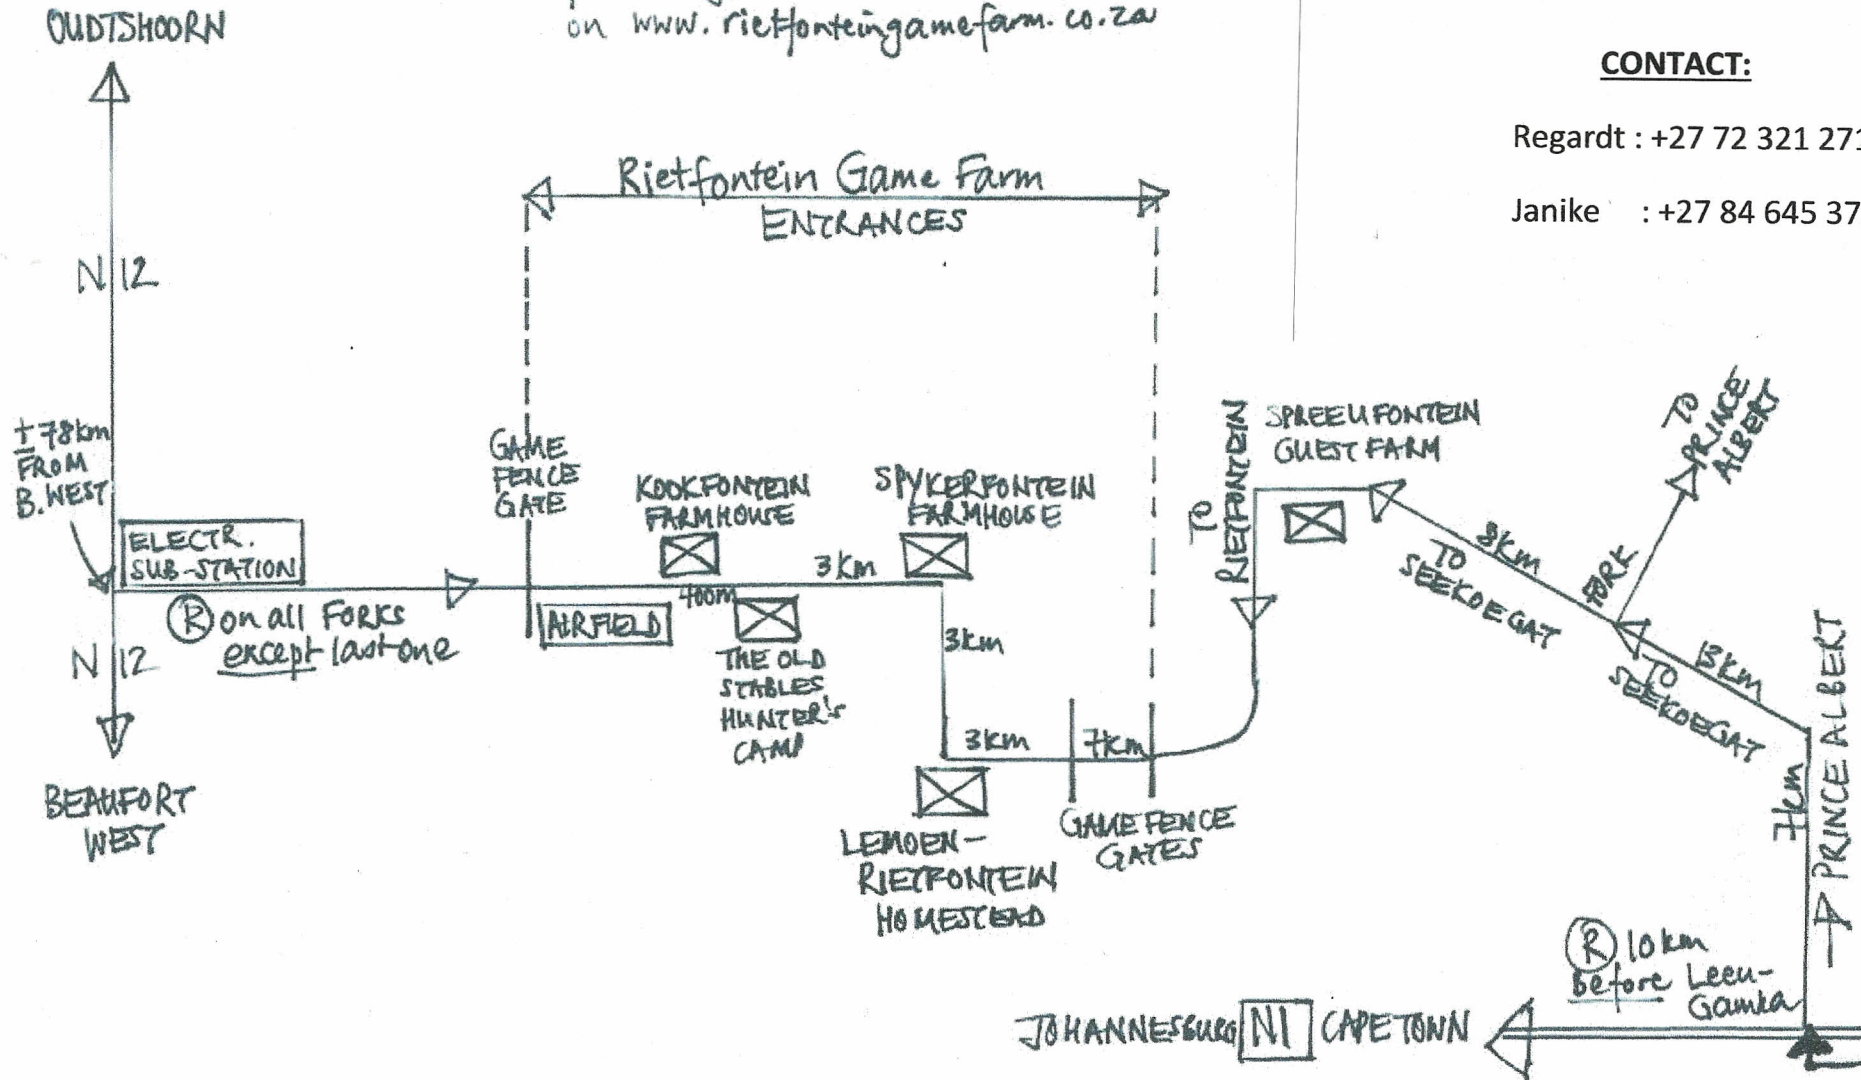

RIETFontein Game Farm: LAYOUT AND DIRECTIONS

MAP NOT TO SCALE

Use map in conjunction with written directions on www.rietfonteingamefarm.co.za

CONTACT:

Regardt : +27 72 321 2713

Janike : +27 84 645 3754